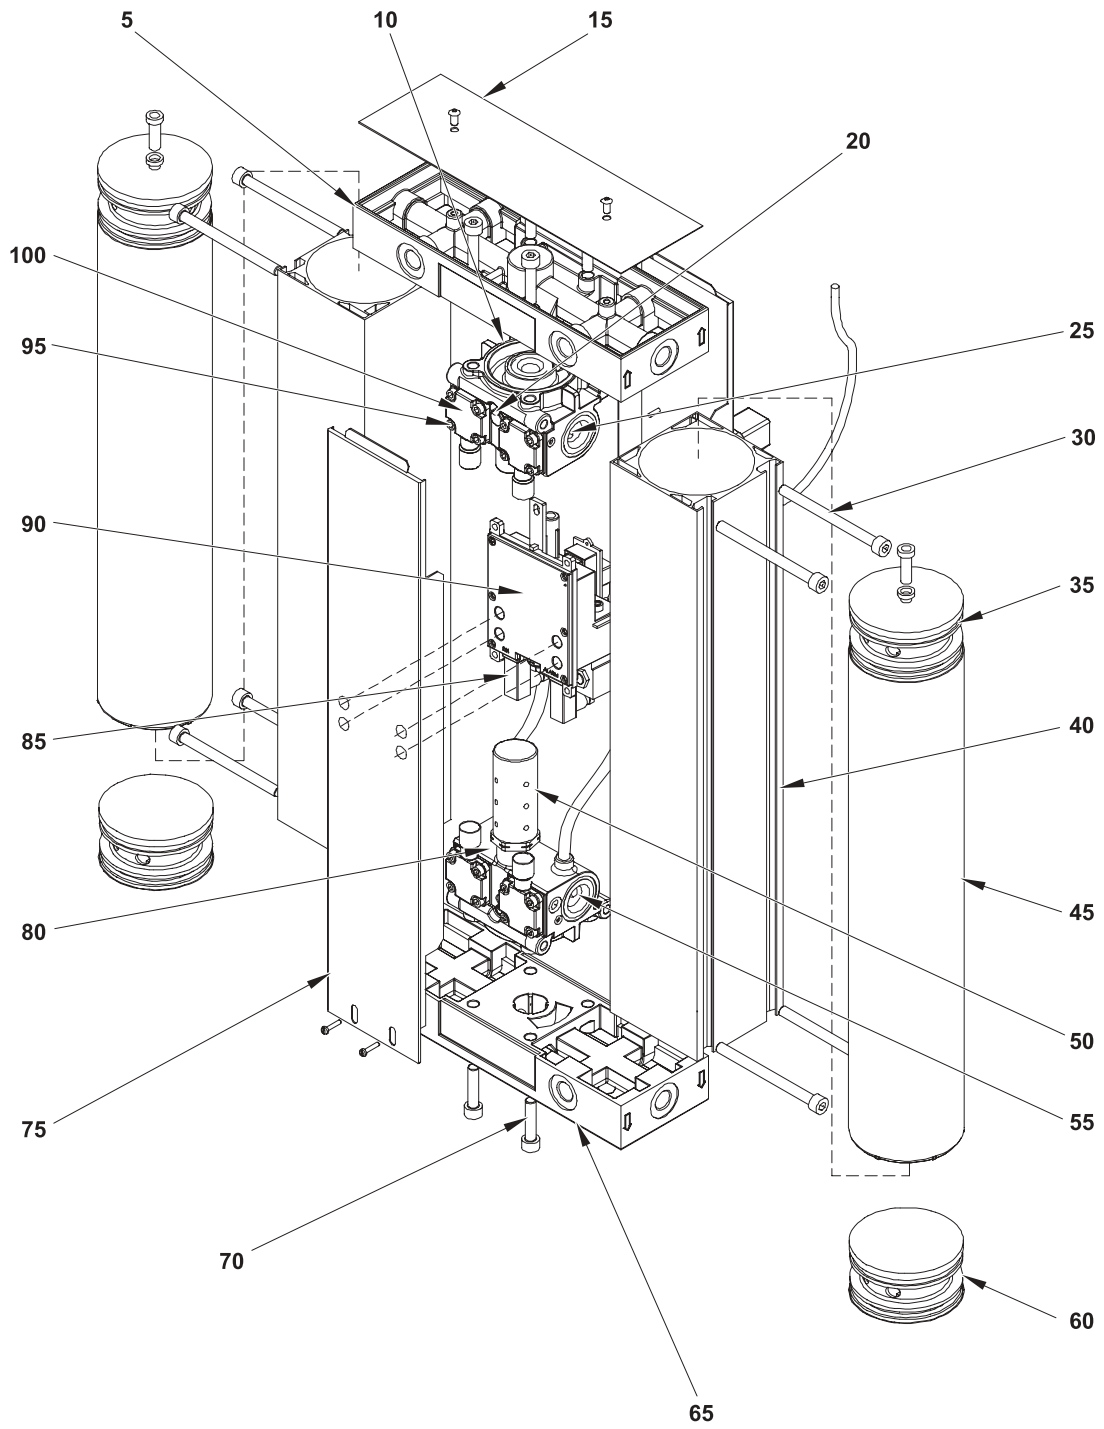

PARTS LIST

Ref	Part Number	Designation	Note	Quantity
005	1624 0109 00	Multiport manifold	BSP	1
	1624 0110 00	Multiport manifold	NPT	1
010	1624 0122 00	O-ring pack		1
015	1624 0127 00	Top cover		1
020	1624 0128 00	Purge plug pack		1
025	1624 0174 00	Upper valve manifold		1
030	1624 0119 00	Column extrusion bolts		8
035	1624 0131 00	Upper banjo pack		2
040	1624 0116 00	Column extrusion		2
045	2901 1278 00	Desiccant cartridge pack		2
050	1624 0165 00	Exhaust silencer		1
055	1624 0115 00	Shuttle valve/seat		1
060	1624 0132 00	Lower banjo pack		2
065	1624 0111 00	Lower fixing block		1
070	1624 0121 00	Valve manifold bolts		8
075	1624 0124 00	Panels		2
080	1624 0158 00	Lower valve manifold		1
085	2901 1281 00	Valve service kit		1
090	1624 0108 00	Electronic controller		1
095	1624 0120 00	Bonnet/diaphragm bolts		8
100	1624 0114 00	Bonnet diaphragm		2

Ref	Part Number	Designation	Note	Quantity
005	1624 0109 00	Multiport manifold	BSP	1
	1624 0110 00	Multiport manifold	NPT	1
010	1624 0122 00	O-ring pack		1
015	1624 0127 00	Top cover		1
020	1624 0129 00	Purge plug pack		1
025	1624 0174 00	Upper valve manifold		1
030	1624 0119 00	Column extrusion bolts		8
035	1624 0131 00	Upper banjo pack		2
040	1624 0117 00	Column extrusion		2
045	2901 1279 00	Desiccant cartridge pack		2
050	1624 0123 00	Exhaust silencer		1
055	1624 0115 00	Shuttle valve/seat		1
060	1624 0132 00	Lower banjo pack		2
065	1624 0111 00	Lower fixing block		1
070	1624 0121 00	Valve manifold bolts		8
075	1624 0125 00	Panels		2
080	1624 0158 00	Lower valve manifold		1
085	2901 1281 00	Valve service kit		1
090	1624 0108 00	Electronic controller		1
095	1624 0120 00	Bonnet/diaphragm bolts		8
100	1624 0114 00	Bonnet diaphragm		2