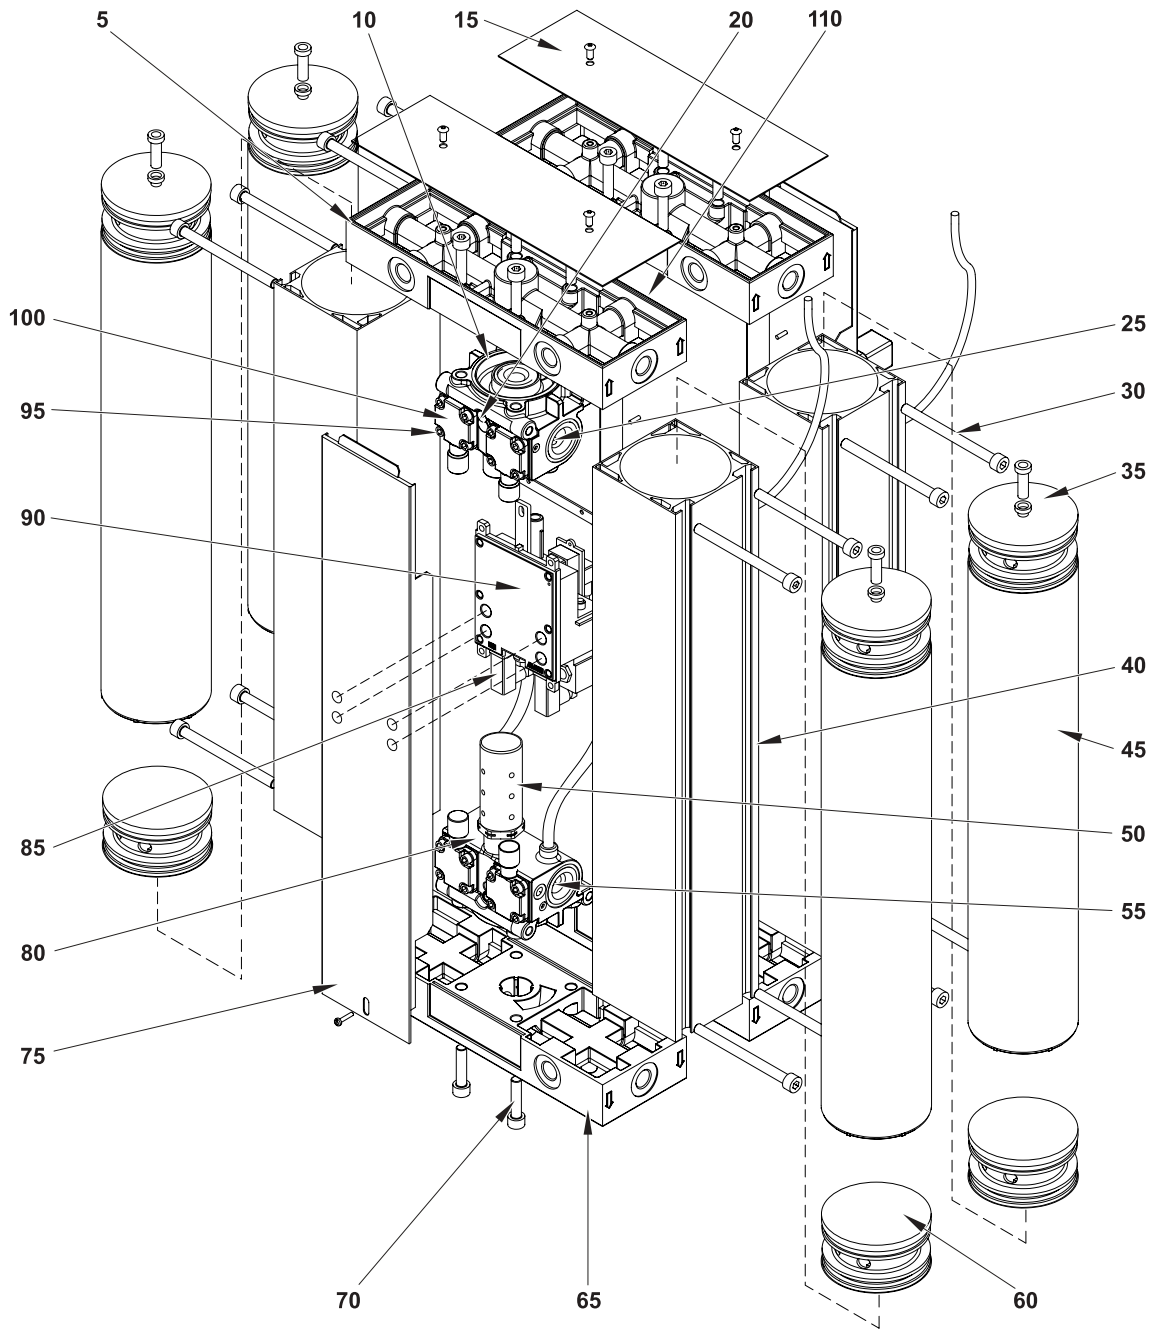

Ref	Part Number	Designation	Note	Quantity
005	1624 0241 00	Multiport manifold	BSP	2
	1624 0242 00	Multiport manifold	NPT	2
010	1624 0122 00	O-ring pack		2
015	1624 0127 00	Top cover		2
020	1624 0239 00	Purge plug pack		1
025	1624 0174 00	Upper valve manifold		2
030	1624 0119 00	Column extrusion bolts		16
035	1624 0131 00	Upper banjo pack		4
040	1624 0187 00	Column extrusion		4
045	2901 1446 00	Desiccant cartridge pack		4
050	1624 0123 00	Exhaust silencer		1
055	1624 0115 00	Shuttle valve/seat		2
060	1624 0132 00	Lower banjo pack		4
065	1624 0111 00	Lower fixing block		2
070	1624 0121 00	Valve manifold bolts		16
075	1624 0234 00	Panels		2
080	1624 0158 00	Lower valve manifold		2
085	2901 1281 00	Valve service kit		1
090	1624 0108 00	Electronic controller		1
095	1624 0120 00	Bonnet/diaphragm bolts		16
100	1624 0114 00	Bonnet diaphragm		4
110	1624 0243 00	Manifold joining kit	BSP	1
	1624 0244 00	Manifold joining kit	NPT	1