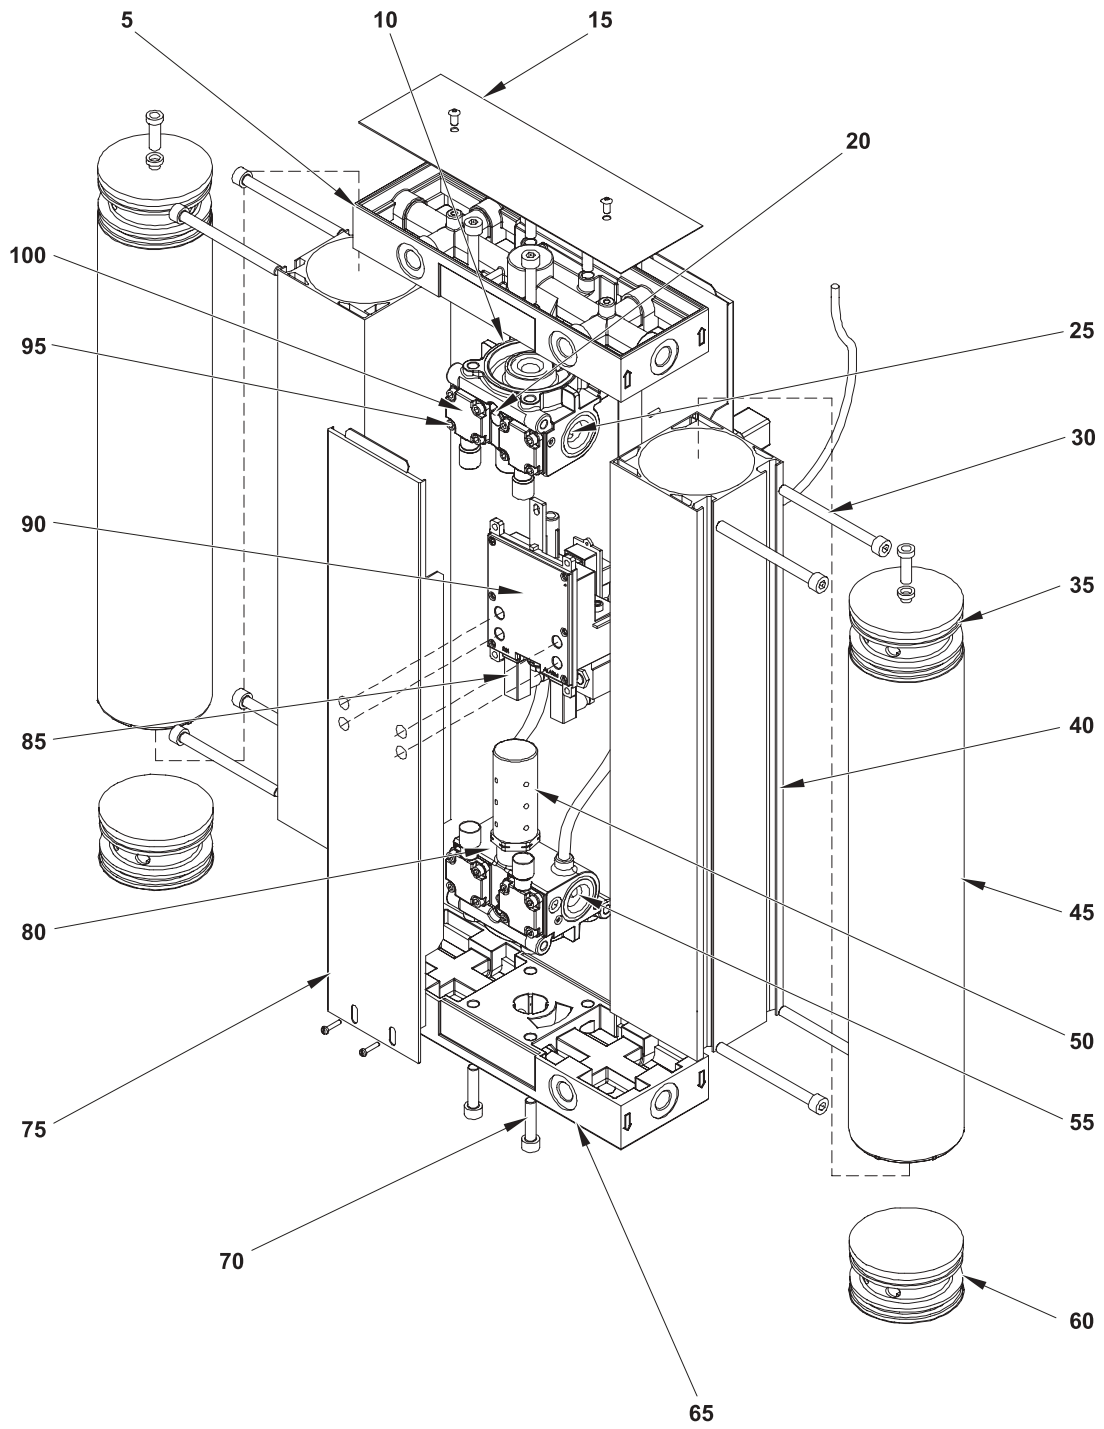

Ref	Part Number	Designation	Note	Quantity
005	1624 0241 00	Multiport manifold	BSP	1
	1624 0242 00	Multiport manifold	NPT	1
010	1624 0122 00	O-ring pack		1
015	1624 0127 00	Top cover		1
020	1624 0238 00	Purge plug pack		1
025	1624 0174 00	Upper valve manifold		1
030	1624 0119 00	Column extrusion bolts		8
035	1624 0131 00	Upper banjo pack		2
040	1624 0186 00	Column extrusion		2
045	2901 1445 00	Desiccant cartridge pack		2
050	1624 0123 00	Exhaust silencer		1
055	1624 0115 00	Shuttle valve/seat		1
060	1624 0132 00	Lower banjo pack		2
065	1624 0111 00	Lower fixing block		1
070	1624 0121 00	Valve manifold bolts		8
075	1624 0205 00	Panels		2
080	1624 0158 00	Lower valve manifold		1
085	2901 1281 00	Valve service kit		1
090	1624 0108 00	Electronic controller		1
095	1624 0120 00	Bonnet/diaphragm bolts		8
100	1624 0114 00	Bonnet diaphragm		2