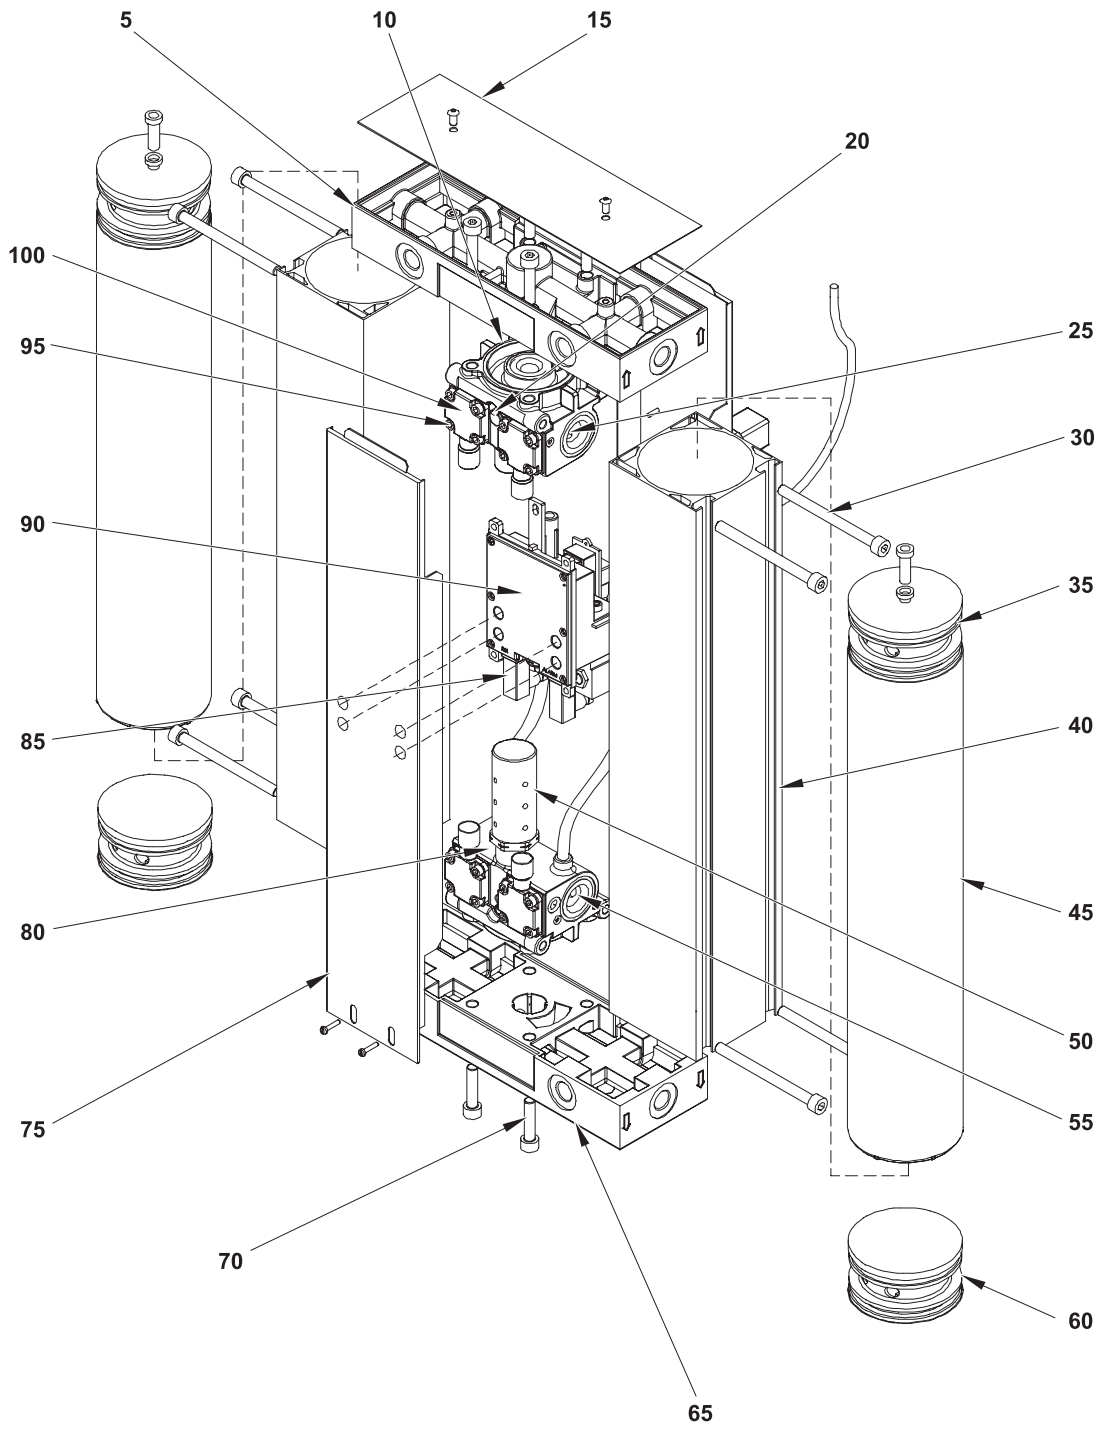

PARTS LIST

Ref	Part Number	Designation	Note	Quantity
005	1624 0109 00	Multiport manifold	BSP	1
	1624 0110 00	Multiport manifold	NPT	1
010	1624 0122 00	O-ring pack		1
015	1624 0127 00	Top cover		1
020	1624 0128 00	Purge plug pack		1
025	1624 0174 00	Upper valve manifold		1
030	1624 0119 00	Column extrusion bolts		8
035	1624 0131 00	Upper banjo pack		2
040	1624 0116 00	Column extrusion		2
045	2901 1278 00	Desiccant cartridge pack		2
050	1624 0165 00	Exhaust silencer		1
055	1624 0115 00	Shuttle valve/seat		1
060	1624 0132 00	Lower banjo pack		2
065	1624 0111 00	Lower fixing block		1
070	1624 0121 00	Valve manifold bolts		8
075	1624 0124 00	Panels		2
080	1624 0158 00	Lower valve manifold		1
085	2901 1281 00	Valve service kit		1
090	1624 0108 00	Electronic controller		1
095	1624 0120 00	Bonnet/diaphragm bolts		8
100	1624 0114 00	Bonnet diaphragm		2

Ref	Part Number	Designation	Note	Quantity
005	1624 0109 00	Multiport manifold	BSP	1
	1624 0110 00	Multiport manifold	NPT	1
010	1624 0122 00	O-ring pack		1
015	1624 0127 00	Top cover		1
020	1624 0129 00	Purge plug pack		1
025	1624 0174 00	Upper valve manifold		1
030	1624 0119 00	Column extrusion bolts		8
035	1624 0131 00	Upper banjo pack		2
040	1624 0117 00	Column extrusion		2
045	2901 1279 00	Desiccant cartridge pack		2
050	1624 0123 00	Exhaust silencer		1
055	1624 0115 00	Shuttle valve/seat		1
060	1624 0132 00	Lower banjo pack		2
065	1624 0111 00	Lower fixing block		1
070	1624 0121 00	Valve manifold bolts		8
075	1624 0125 00	Panels		2
080	1624 0158 00	Lower valve manifold		1
085	2901 1281 00	Valve service kit		1
090	1624 0108 00	Electronic controller		1
095	1624 0120 00	Bonnet/diaphragm bolts		8
100	1624 0114 00	Bonnet diaphragm		2