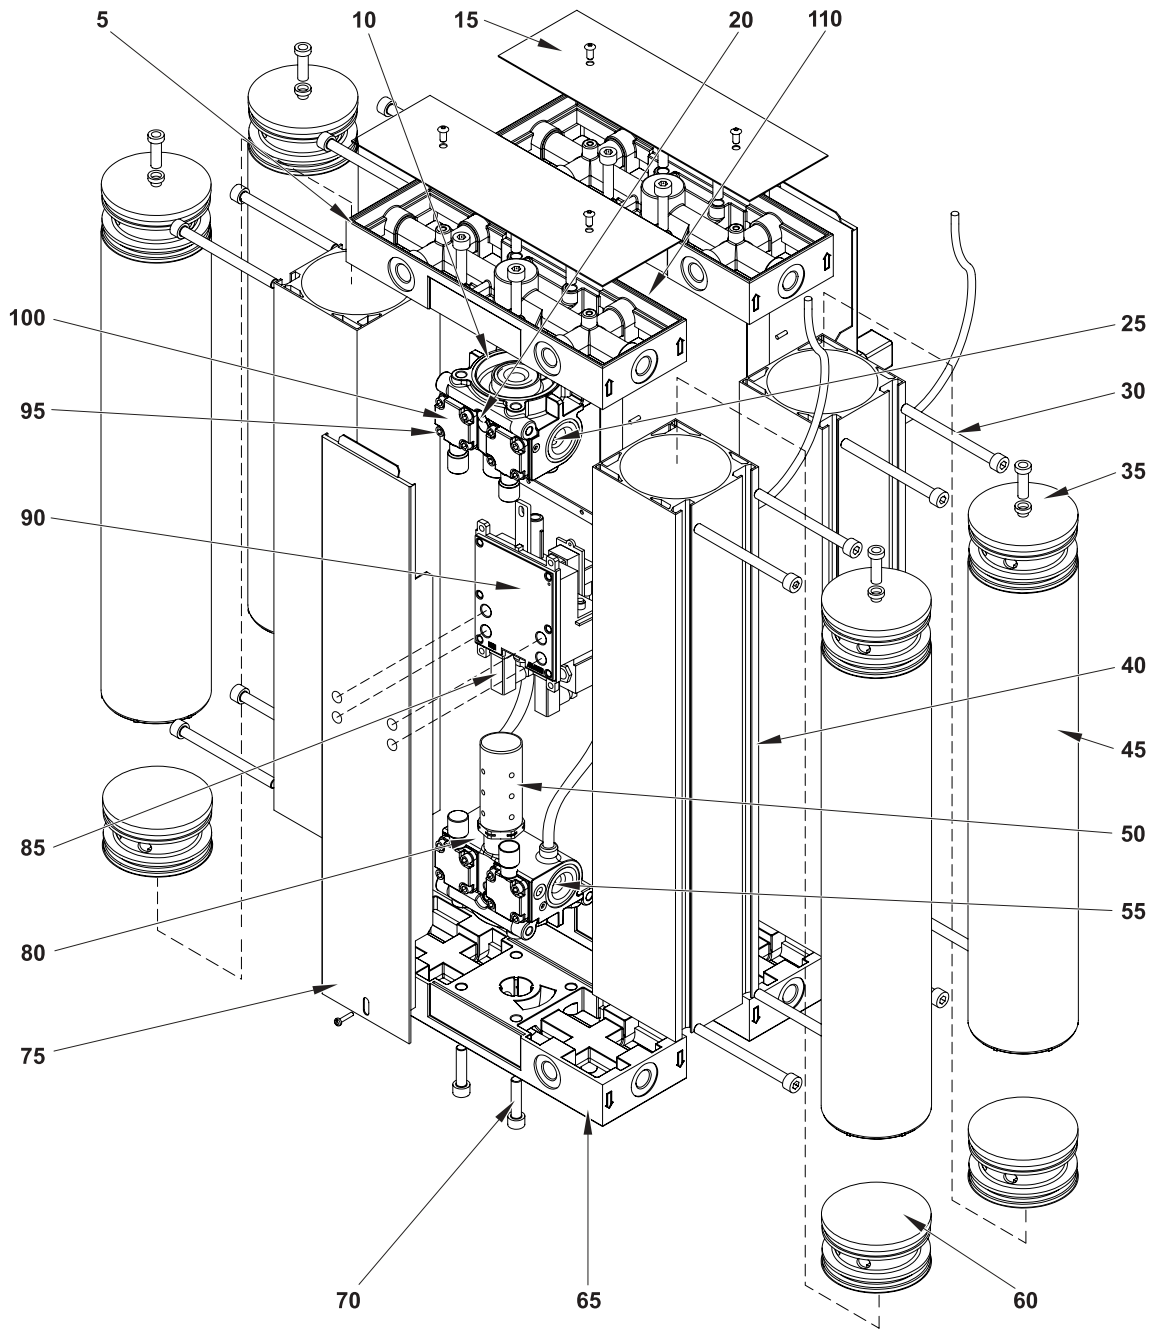

Ref	Part Number	Designation	Note	Quantity
005	1624 0241 00	Multiport manifold	BSP	2
	1624 0242 00	Multiport manifold	NPT	2
010	1624 0122 00	O-ring pack		2
015	1624 0127 00	Top cover		2
020	1624 0240 00	Purge plug pack		1
025	1624 0174 00	Upper valve manifold		2
030	1624 0119 00	Column extrusion bolts		16
035	1624 0131 00	Upper banjo pack		4
040	1624 0188 00	Column extrusion		4
045	2901 1447 00	Desiccant cartridge pack		4
050	1624 0123 00	Exhaust silencer		1
055	1624 0115 00	Shuttle valve/seat		2
060	1624 0132 00	Lower banjo pack		4
065	1624 0111 00	Lower fixing block		2
070	1624 0121 00	Valve manifold bolts		16
075	1624 0235 00	Panels		2
080	1624 0158 00	Lower valve manifold		2
085	2901 1281 00	Valve service kit		1
090	1624 0108 00	Electronic controller		1
095	1624 0120 00	Bonnet/diaphragm bolts		16
100	1624 0114 00	Bonnet diaphragm		4
110	1624 0243 00	Manifold joining kit	BSP	1
	1624 0244 00	Manifold joining kit	NPT	1